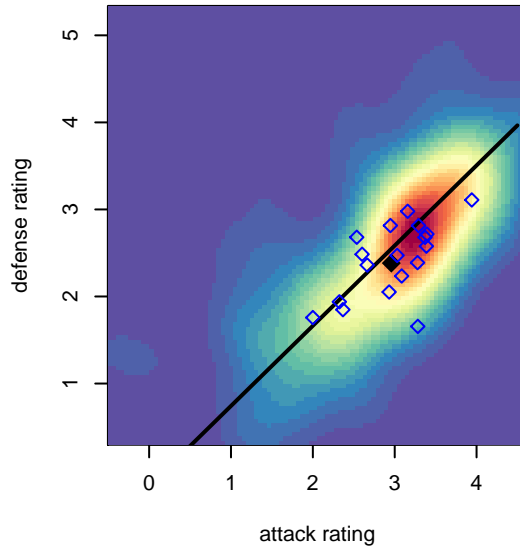

**attack and defense rating
relative to others at age
and all opponents in last 13 months**