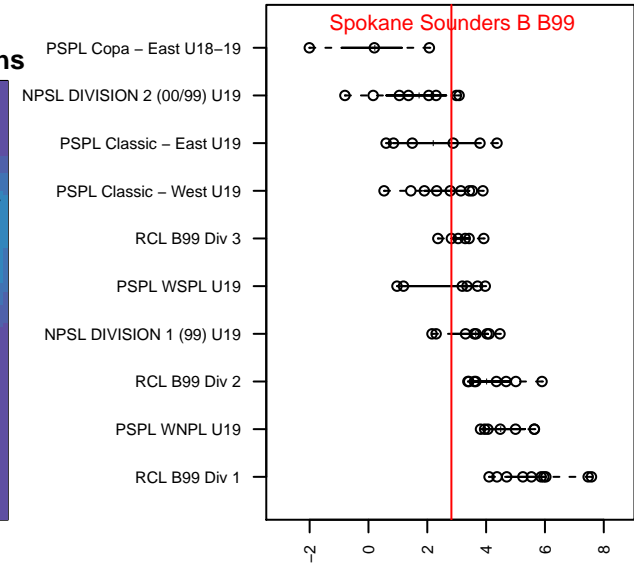

**attack and defense rating
relative to others at age
and all opponents in last 13 months**