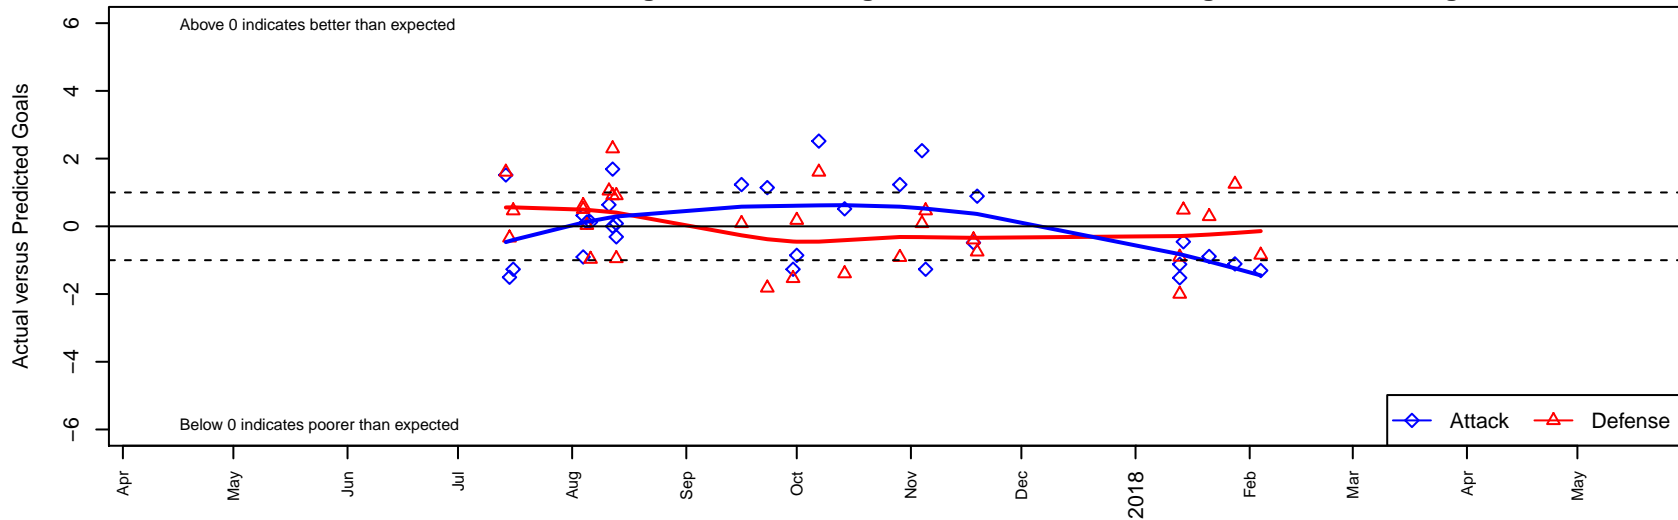

Spokane Sounders B B99

SSC Shadow
 Spokane, WA
 B99 total strength=1571
 attack=19.27 defense=10.84
 fall league = RCL B99 Div 3

alt names used:
 SPOKANE SOUNDERS 1999B
 SPOKANE SOUNDERS 1999/2000B (WA)
 Spokane Sounders B99B
 SPOKANE SOUNDERS 1999B
 Spokane Sounders B 1999B

Spokane Sounders B B99
 Dots are actual minus expected GF (blue circles) and GA (red triangles).
 Blue line is smoothed change in attack strength. Red is smoothed change in defense strength.

**attack and defense variance (black dot)
relative to other teams
and top 10 in region**