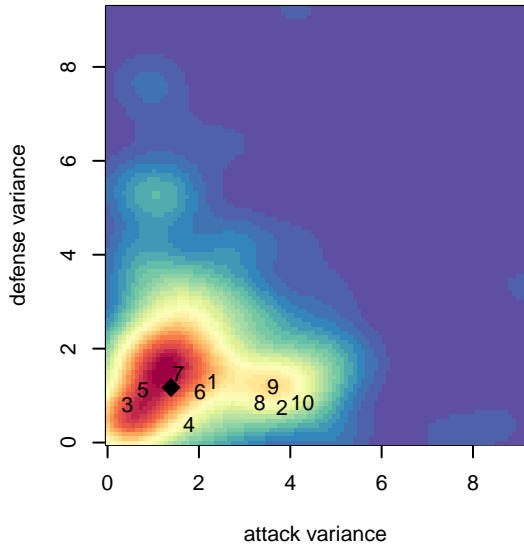

Spokane Sounders B B99

SSC Shadow
 Spokane, WA
 B99 total strength=1571
 attack=19.27 defense=10.84
 fall league = RCL B99 Div 3

alt names used:
 SPOKANE SOUNDERS 1999B
 SPOKANE SOUNDERS 1999/2000B (WA)
 Spokane Sounders B99B
 SPOKANE SOUNDERS 1999B
 Spokane Sounders B 1999B

Spokane Sounders B B99
 Dots are actual minus expected GF (blue circles) and GA (red triangles).
 Blue line is smoothed change in attack strength. Red is smoothed change in defense strength.

**attack and defense variance (black dot)
relative to other teams
and top 10 in region**