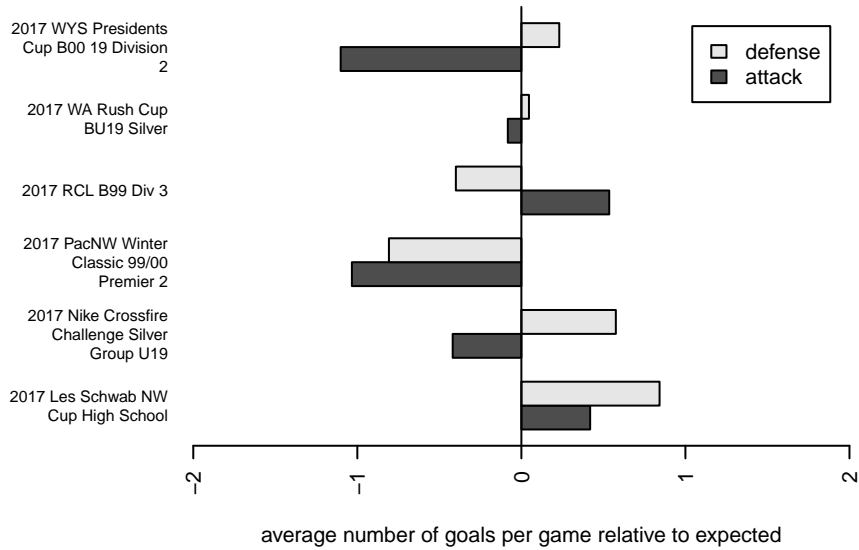

Performance relative to 13 month average