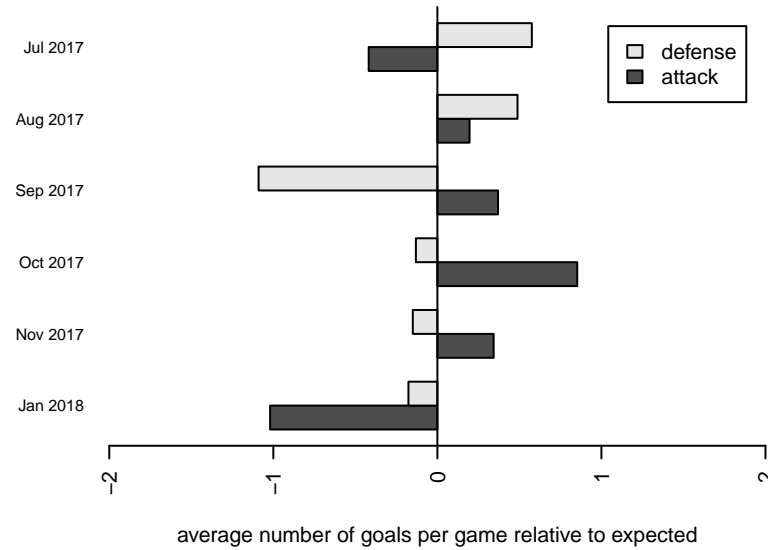

Performance relative to 13 month average